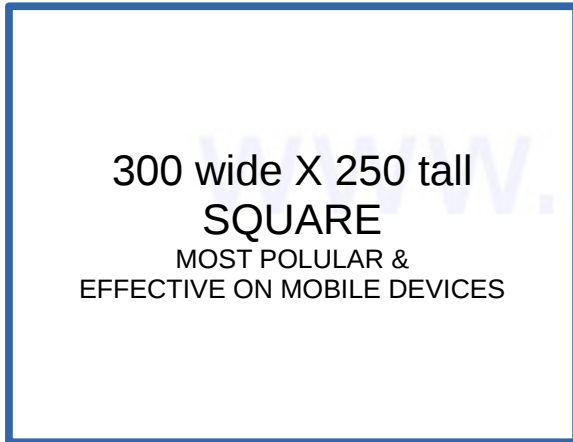

## STANDARD BANNER AD SIZES

- **468 x 60. Full Banner** (Medium rectangle, normally displayed at the top middle & bottom)
- **728 x 90. Leaderboard** (Large rectangle, normally displayed at the top middle or bottom)
- **300 x 250. Square** ( Most Popular, Inexpensive & Smart-Phone Friendly )
- **250 x 250. Square** ( Perfect for small business, Inexpensive & Smart-Phone Friendly )
- **160 x 600. Skyscraper** ( Perfect for big business, very visible )
- **120 x 600. Skyscraper** ( Perfect for small or big business, Smart-Phone Friendly )
- **120 x 240. Small Skyscraper** ( For business, very visible, Smart-Phone Friendly )
- **300 x 500. Big Belize** (**VERY VISIBLE**, Smart-Phone Friendly, special features )
- **300 x 125. Just Rite Belize** ( For business, very visible, Smart-Phone Friendly )
- **Fly-In-Banner AD** ( Most effective, Most Visible, Perfect for **EVENT** Announcements )

FULL BANNER AD 468 x 60 px

LEADERBOARD 728 x 90 px

**CALL 501-227-2503**

Or Email: [digital.reporter.bz@gmail.com](mailto:digital.reporter.bz@gmail.com)

[www.reporter.bz](http://www.reporter.bz)  
STANDARD BANNER AD SIZES